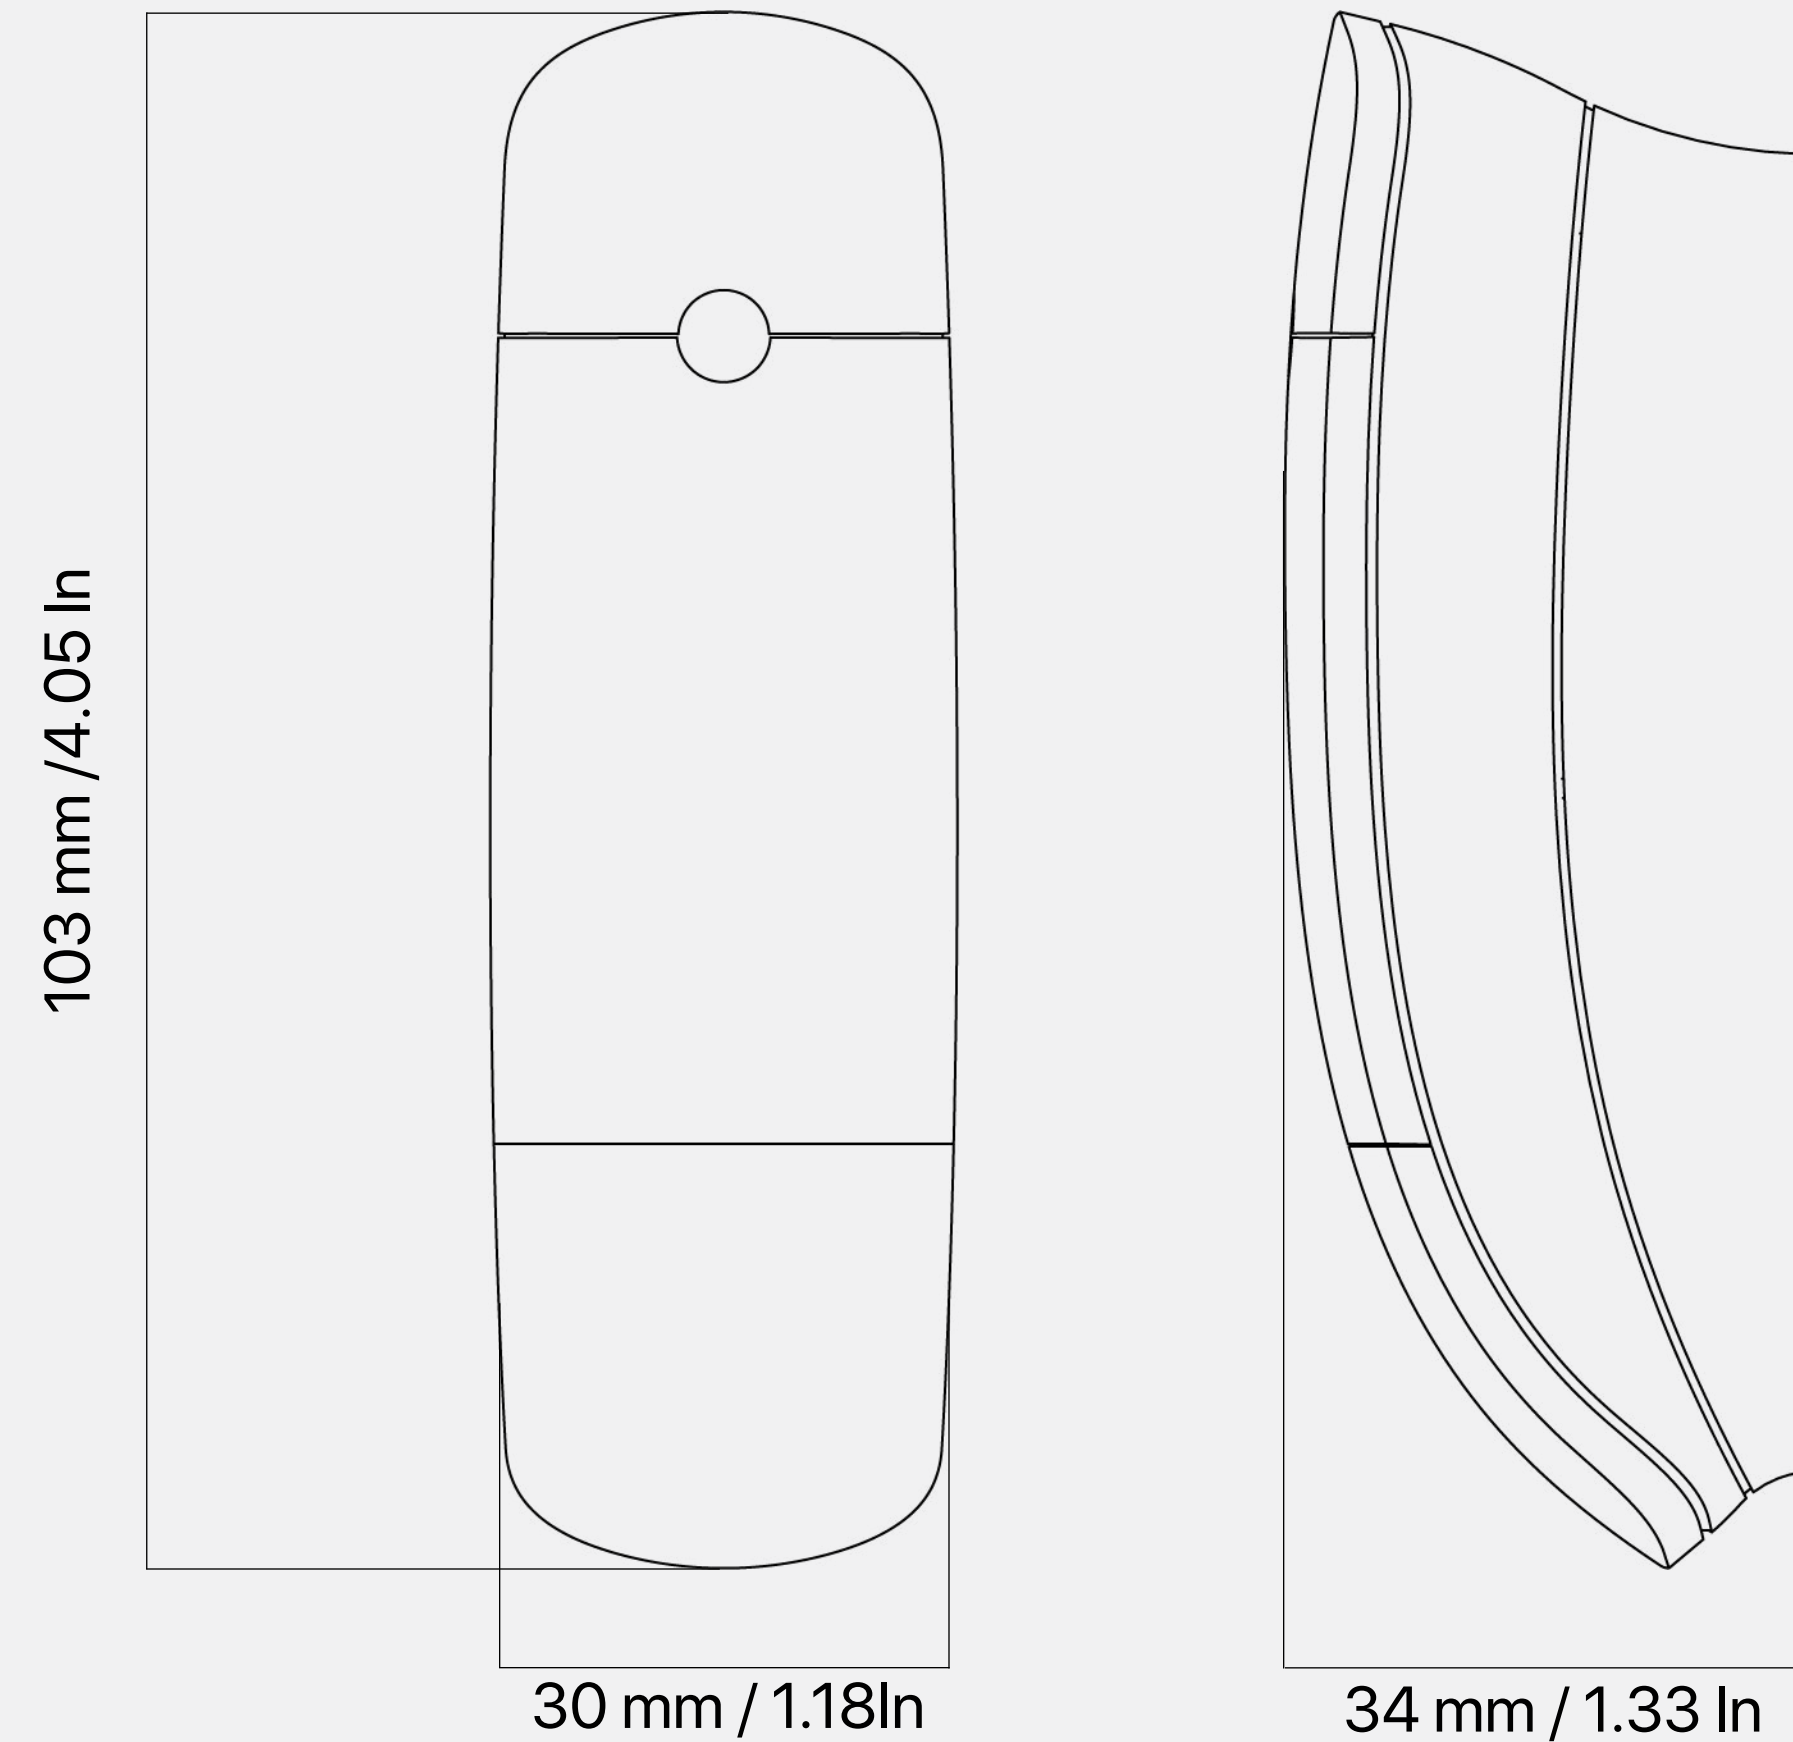

# Indoor PIR Curtain

**Top View**  
Detection Area 6°

**Side View**  
Detection Distance