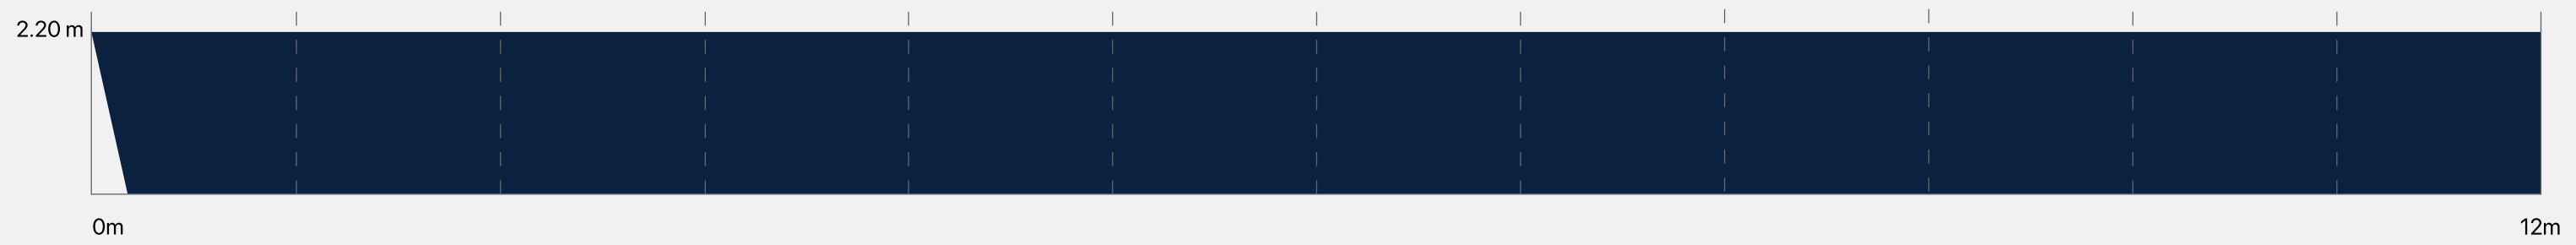

# Indoor PIR Curtain

**Top View**  
Detection Area 6°

**Side View**  
Detection Distance