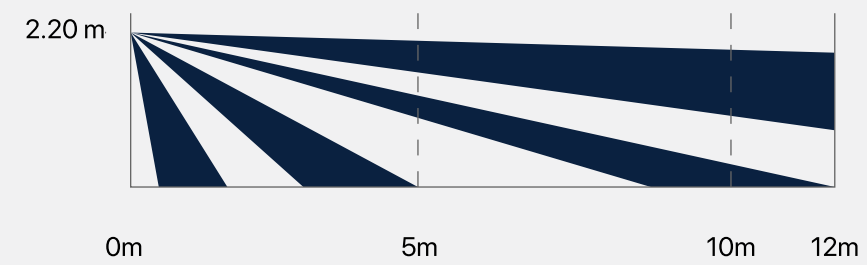

# Indoor PIR

**Top View**  
Detection Area 89°

**Side View**  
Detection Distance