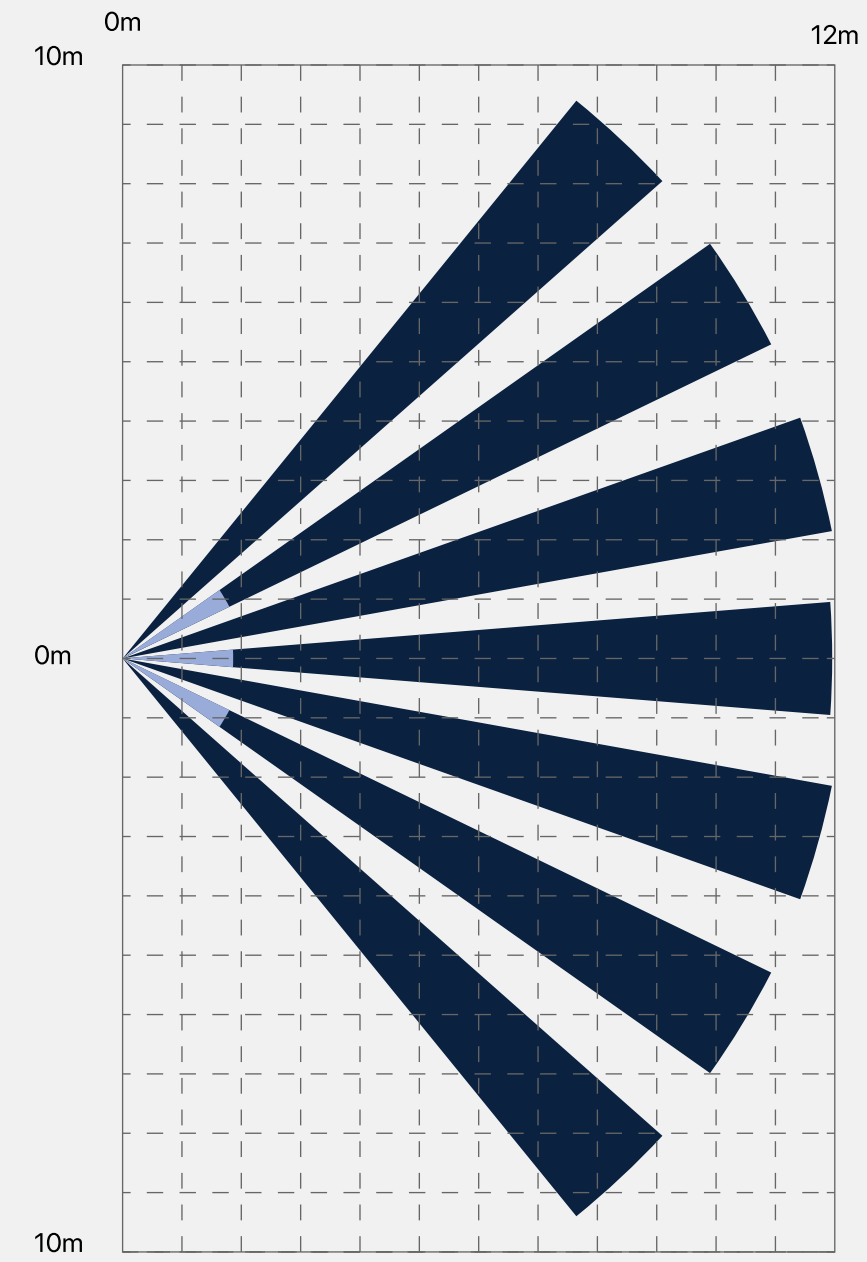

Indoor PIR

Top View
Detection Area 89°