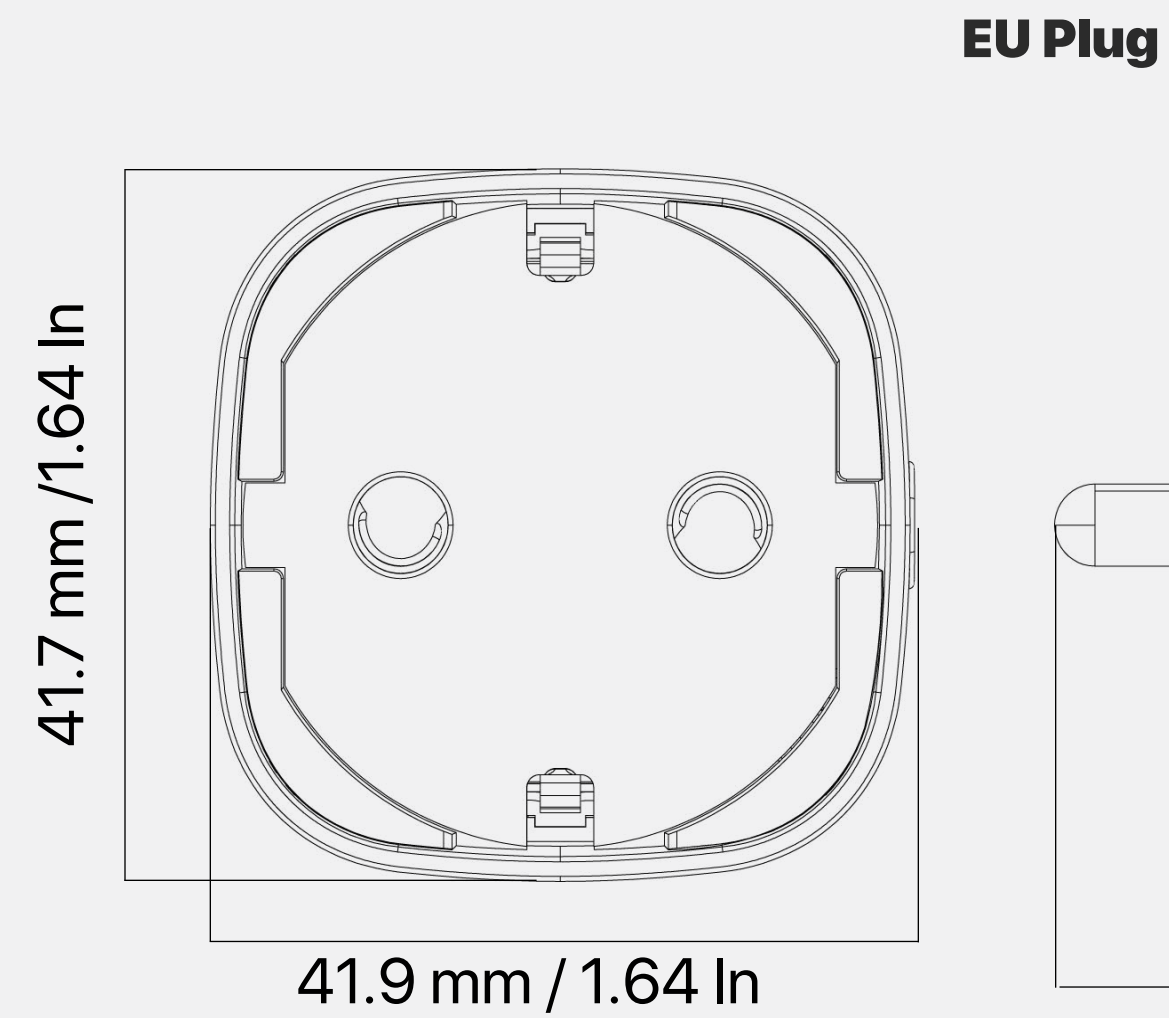

100-240V~, 50Hz/60Hz

Transmission Range

Up to 100 meters

Compliance

EN IEC 60669-2-1

Maximum Load:

2500W

Smart Plugs