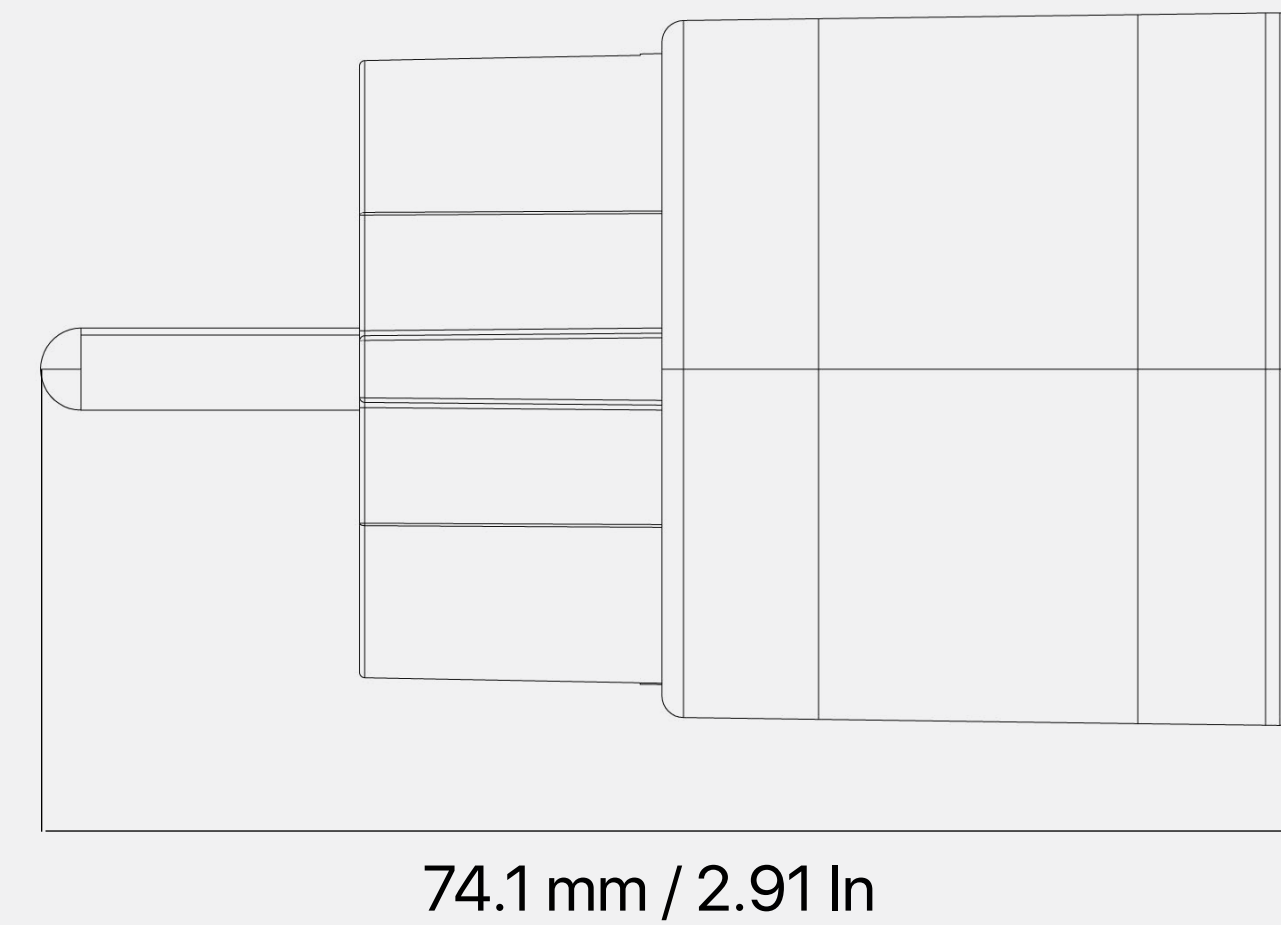

100-240V~, 50Hz/60Hz

Transmission Range

Up to 100 meters

Compliance

EN IEC 60669-2-1

Maximum Load:

2500W

Smart Plugs