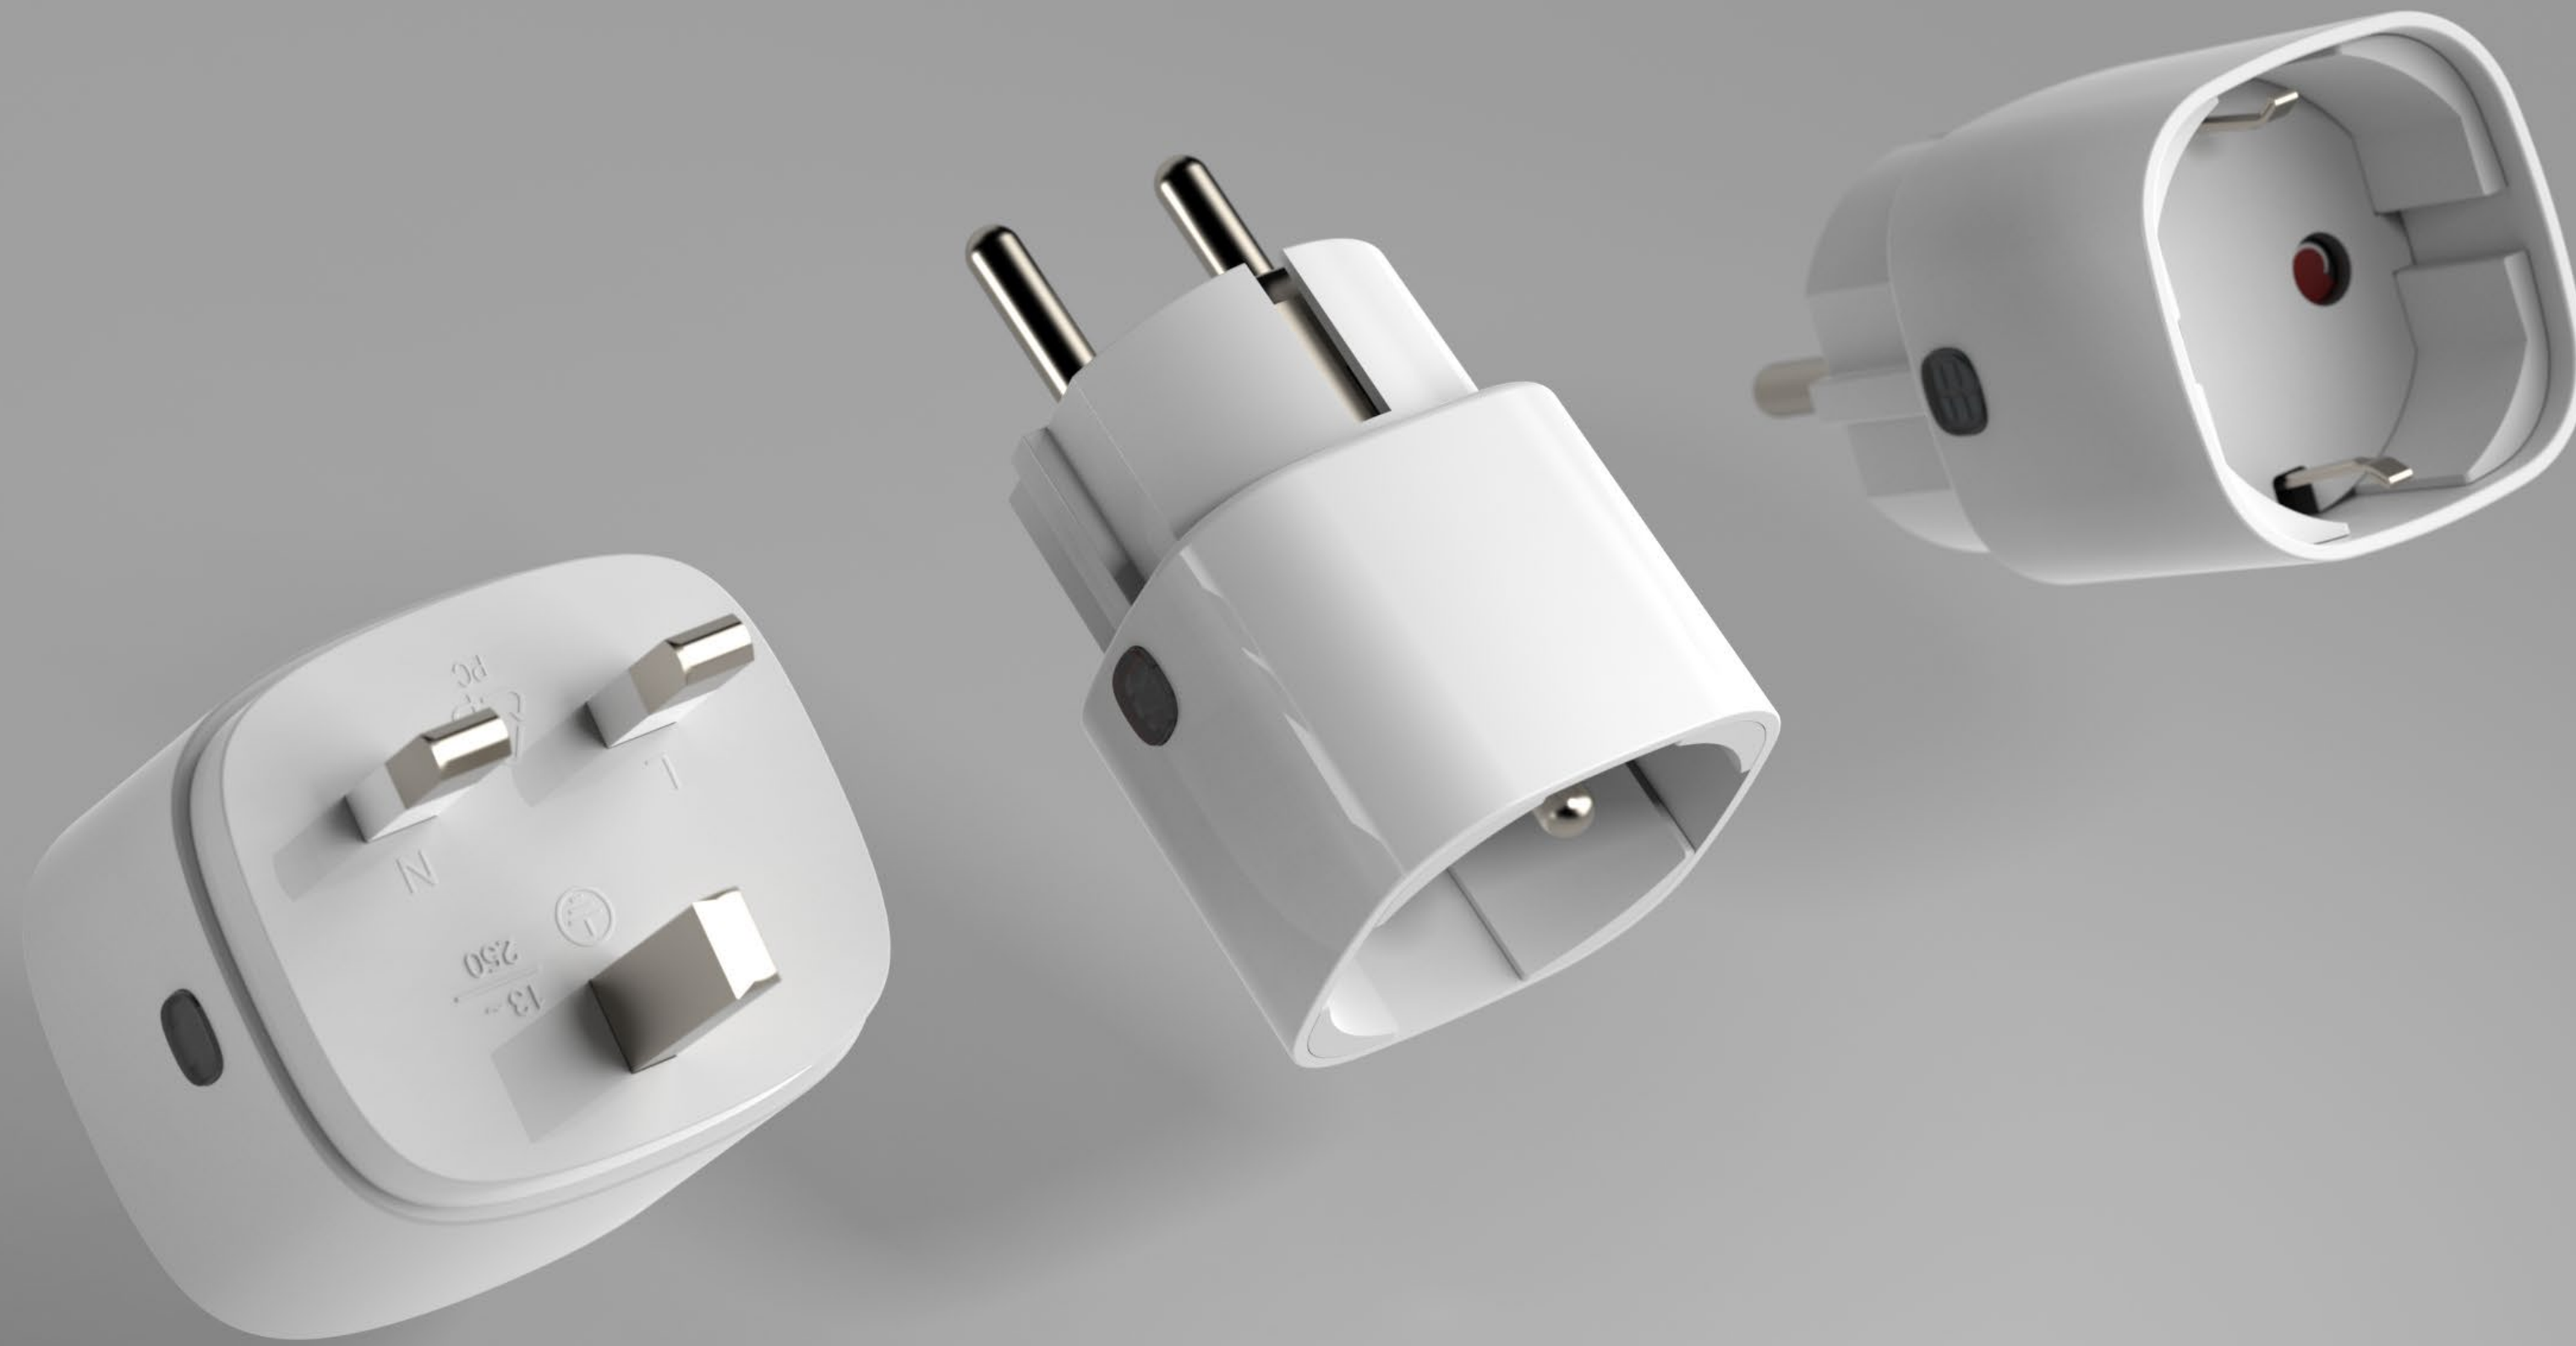

Smart Plugs

CROW 

CROW Smart Plugs offer remote control, smart automation, energy efficiency, extended network coverage, and enhanced safety for a seamlessly connected home.

Crow - Where Experience meets Innovation since 1977

Crow's Smart Plug

The CROW Smart Plug gives you full control of your home appliances anytime from anywhere. Create customized automation scenes to manage devices effortlessly, increasing convenience while optimizing energy consumption. With RF compatibility, it integrates smoothly into your smart home ecosystem and can also extend network coverage. The device supports OTA updates, ensuring continuous performance improvements. A built-in Child Lock feature allows you to disable the physical button via the app, preventing accidental operation. Certified to CE, REACH, and RoHS standards, the Smart Plug complies with strict international safety and performance requirements.

Smart Plugs

CROW 

The EU Smart Plug is discreetly installed within a modern interior, combining refined design with intelligent control for connected home devices.

Smart Plugs

C R O W 

The UK Smart Plug integrates elegantly into contemporary interiors, delivering intelligent control and seamless connectivity for everyday appliances.

Available in sleek black or classic white, CROW Smart Plugs integrate seamlessly into both residential and commercial environments combining aesthetics with dependable protection.

Smart Plugs

Remote Control Anytime, Anywhere