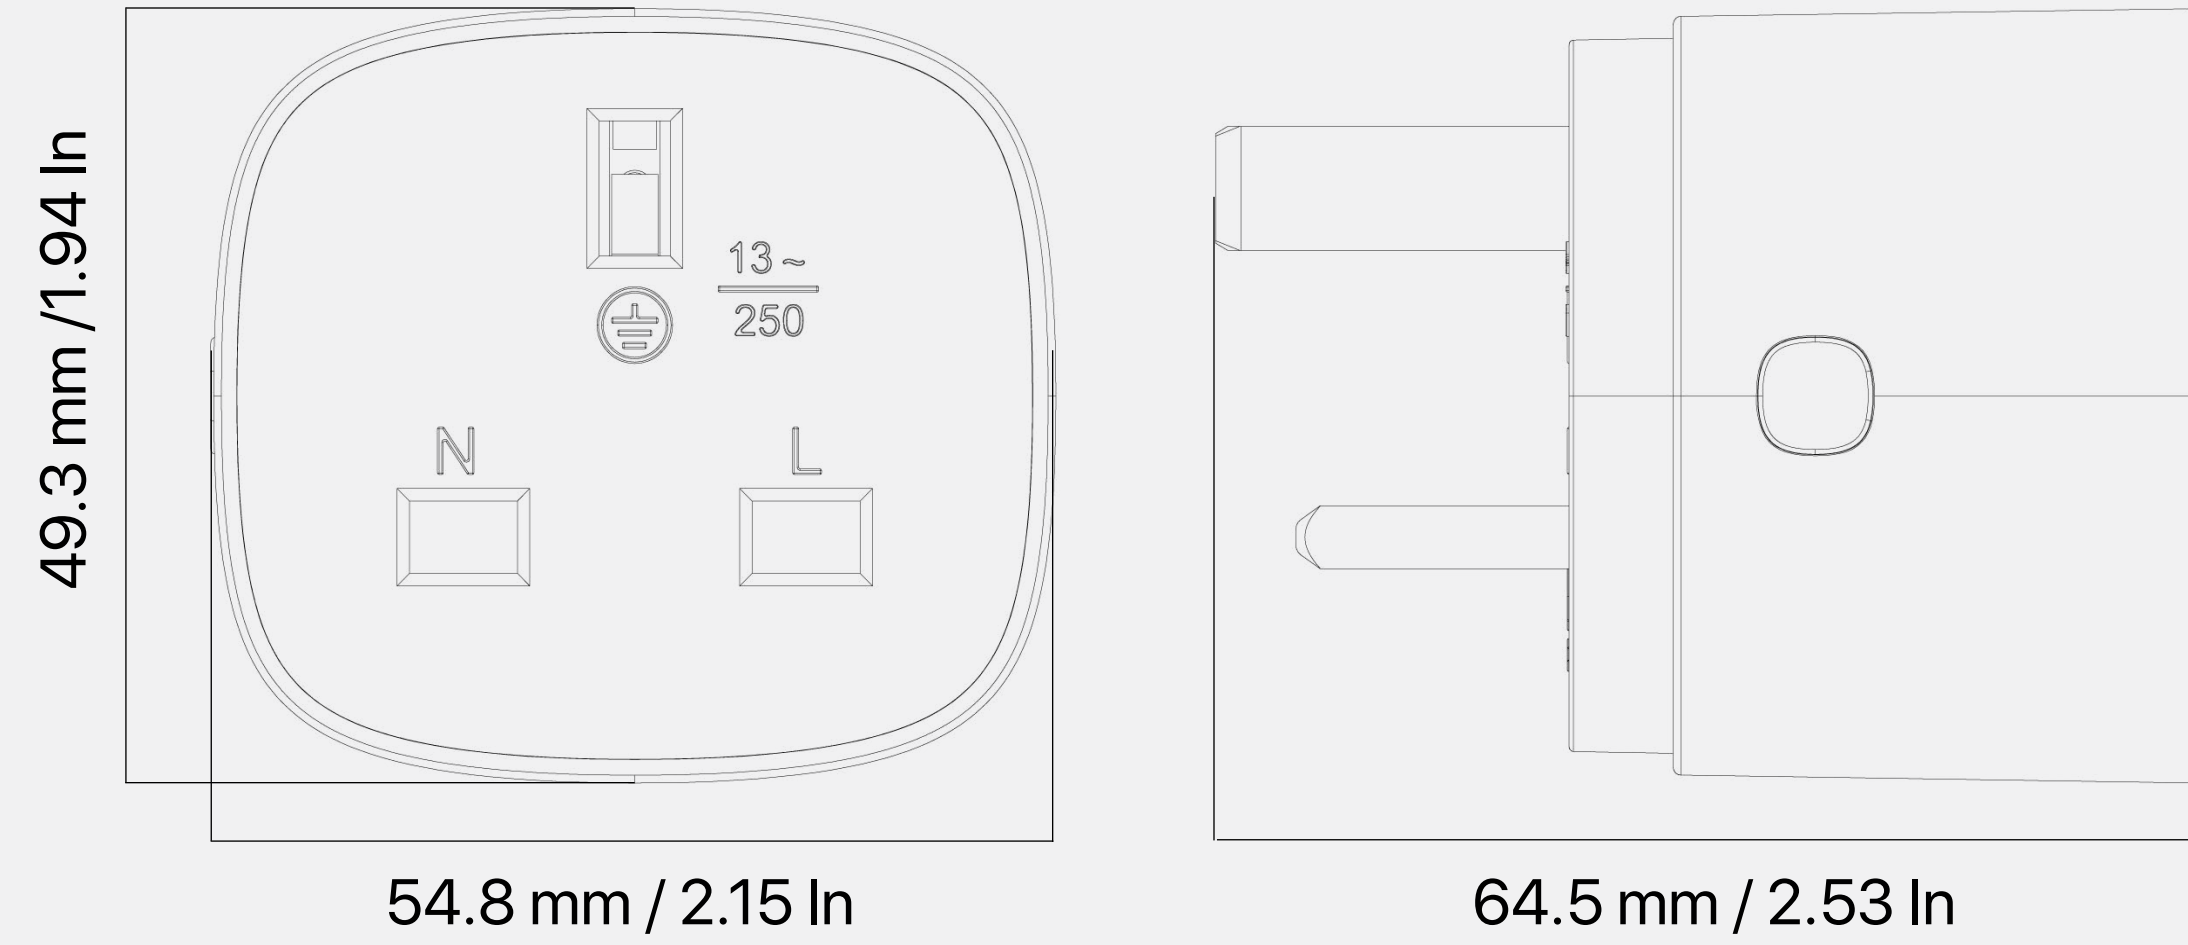

Smart Plugs

UK Plug