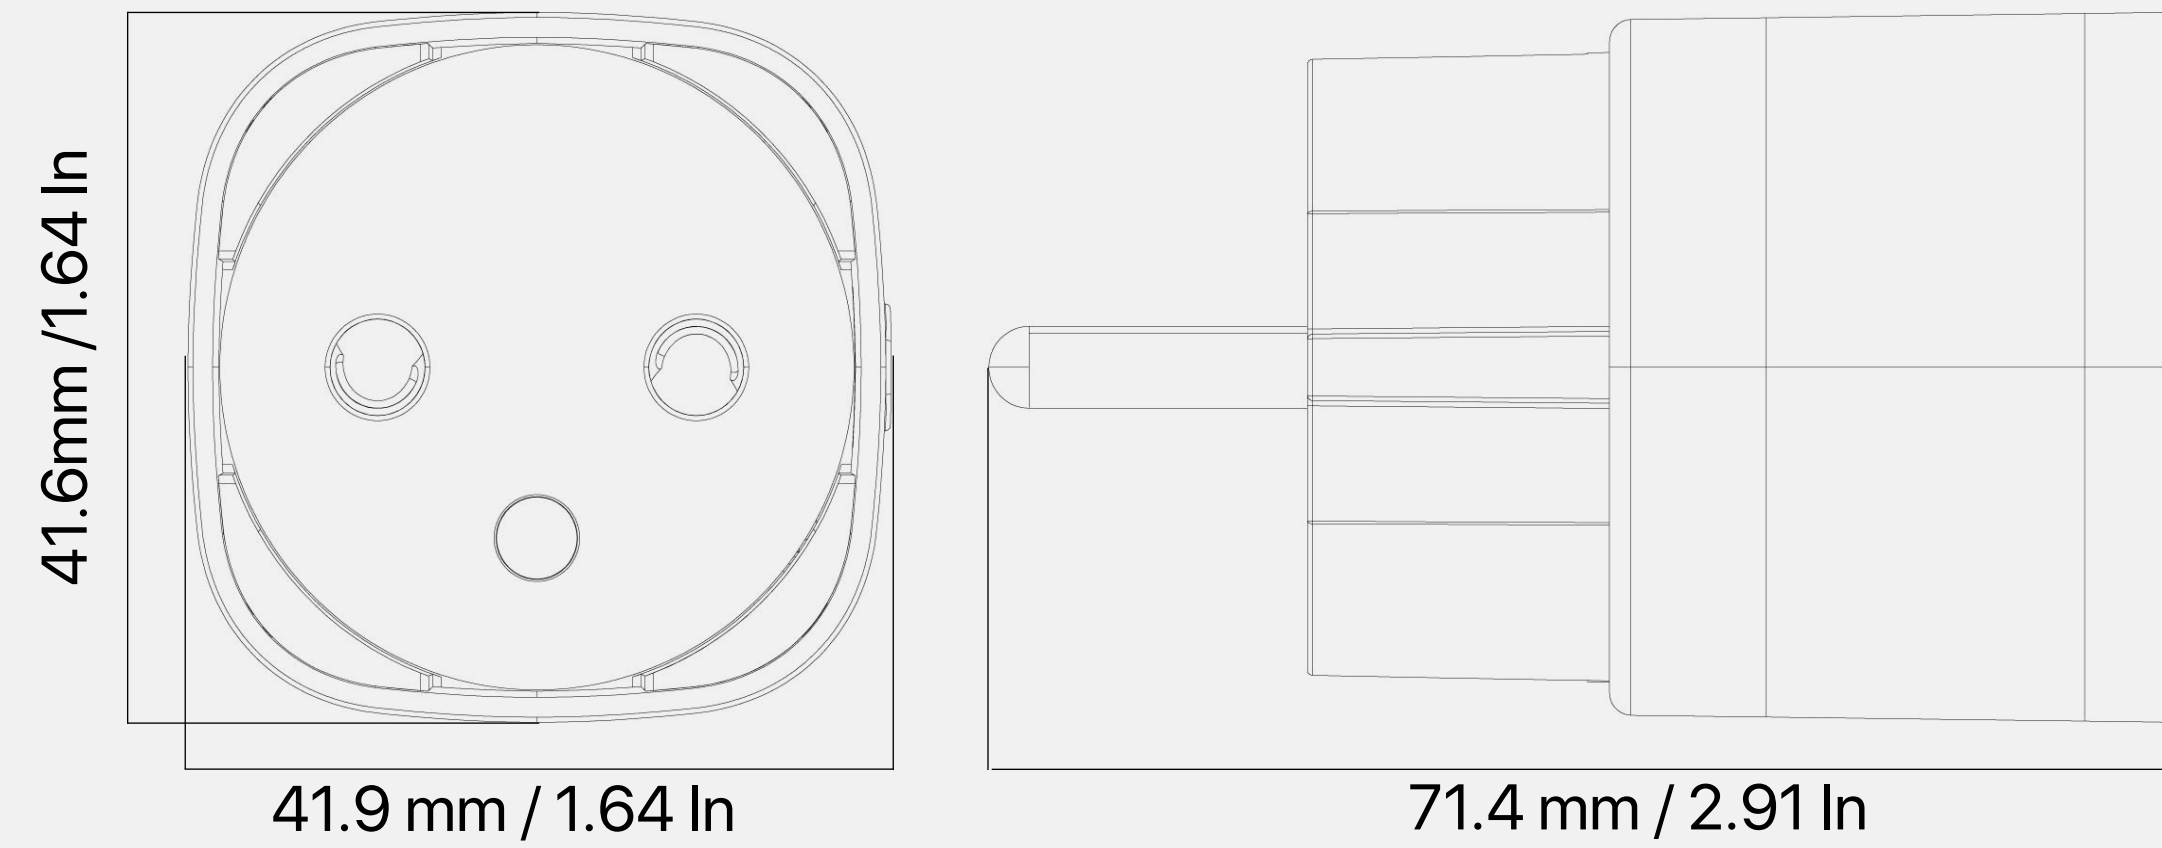

Smart Plugs

UK Plug

FR Plug